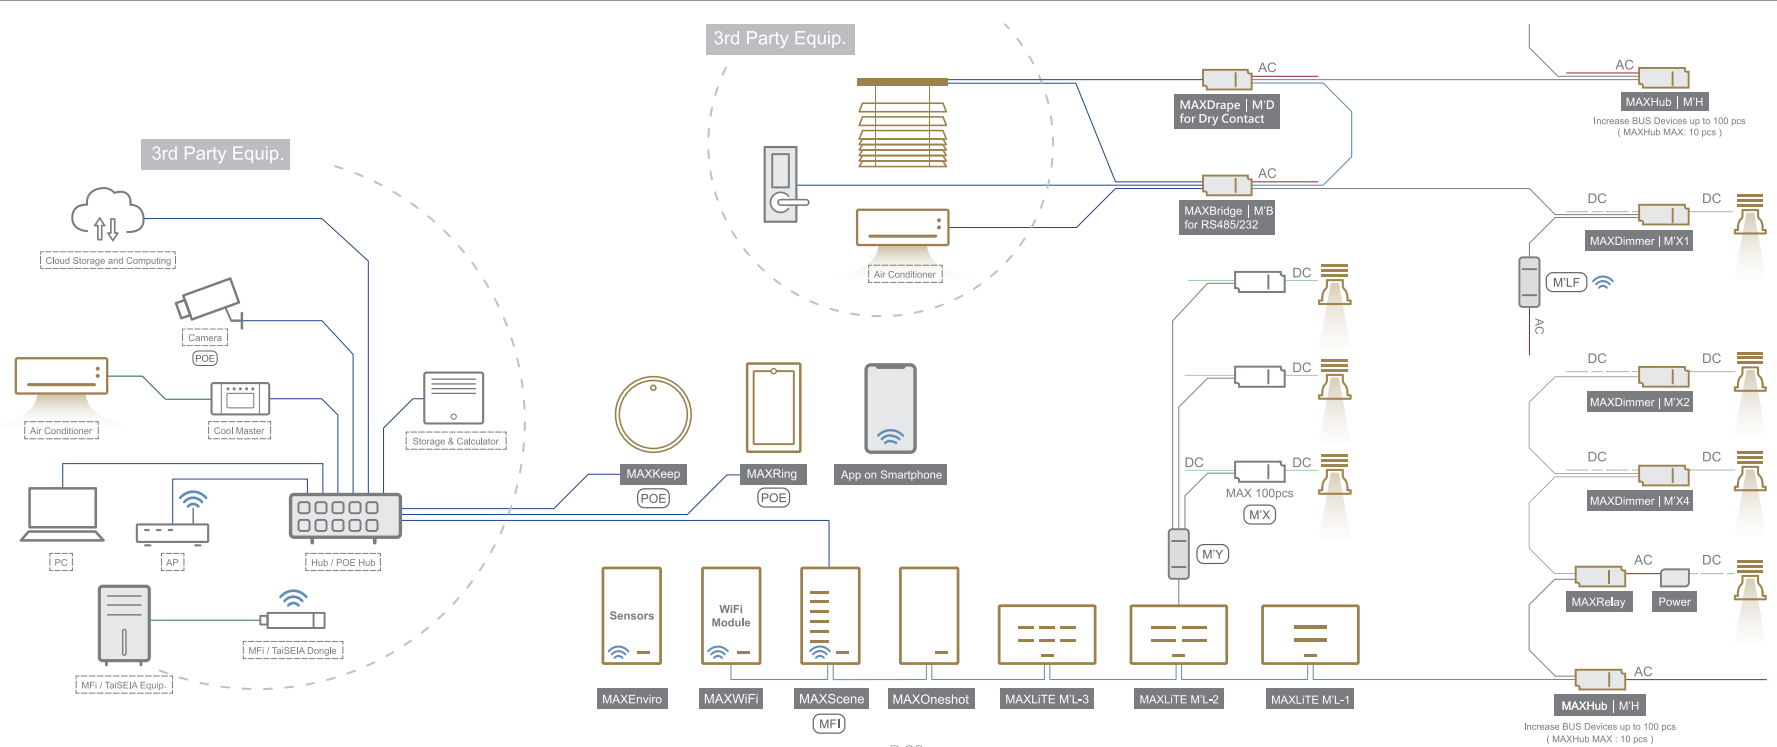

Frameless  
Ultra Clear Glass  
Anti-Fingerprint

**Integration**  
Devices & Controls

## MAXPes | Dimmer Switch

- LED Dimmer
- Rotary Dimmer Switch

Black / Gray / White | W91 × H91 × D46 mm

## MAXScene | Scene Controller Oneshot

- Scene Setting and Control
- Main Switch of Connected Devices

### Environmental

- VOC detection range : 0ppb to 1,187 ppb
- Indoor Air Quality Monitor : PM1/2.5/10, TVOC, CO2, IAQ, Humidity, Temperature
- Ambient Light Sensor
- Microwave Motion Detector

Black / Gray / White | W116 × H71 × D22 mm