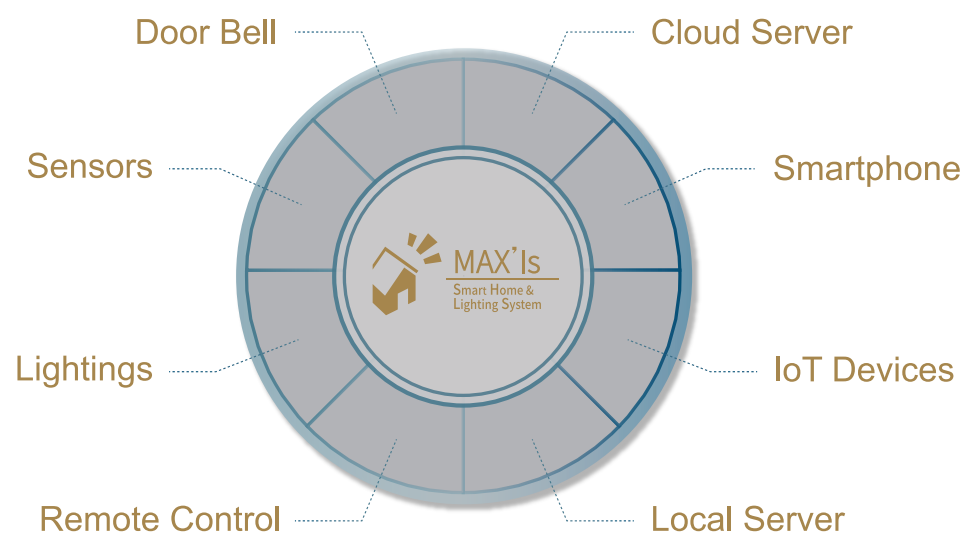

Frameless  
Ultra Clear Glass  
Anti-Fingerprint

**Integration**  
Devices & Controls

## MAXScene | Scene Controller Oneshot

- Scene Setting and Control
- Main Switch of Connected Devices

### Environmental

- VOC detection range : 0ppb to 1,187 ppb
- Indoor Air Quality Monitor : PM1/2.5/10, TVOC, CO2, IAQ, Humidity, Temperature
- Ambient Light Sensor
- Microwave Motion Detector

Black / Gray / White | W116 × H71 × D22 mm