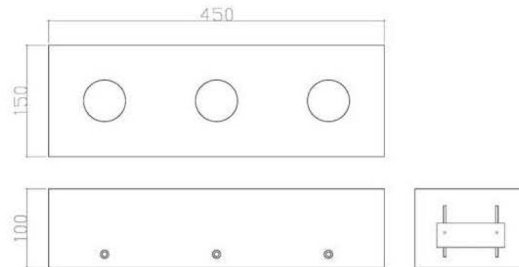

QubicArtem / QAIK-N3

Project	:	Location	:
Device Location	:		
Brand	:	<b>REXLITE</b> ®	
Origin	:	Taiwan	
Color	:	Black / White	
Beam Angle	:	Spotlight 25°	
Dimension	:	L450 x W150 x H100mm	
LED Source	:	NICHIA LED	
LED Specs	:	Ra ≥ 90 LM80 2,700K-5,000K R9 > 50	
Color Tolerance Adjustment	:	SDCM ≤ 3	
Luminous Flux	:	2,400 Lm	
Power Consumption	:	25.5W	
Material	:	Aluminum, PC, Iron	
Finish	:	Black Anodizing, White Coating Powder	
Bore Dimension	:	L452 x W152 x H122mm	
Power Supplier	:	0.35A x 3 DC, Constant Current	
		PFC : 0.98@115Vac	
		Eff. : 85% @115Vac	
		CE Compliance	
		Noryl UL94V-O	
Note	:	Heat Sink Temp. < 70°C	