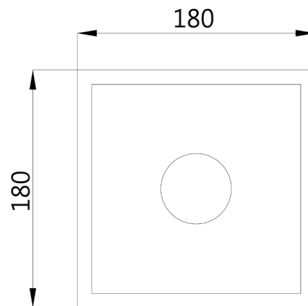

QubicArtem / QAIK-FI

Project	:	Location	:
Device Location	:		
Brand	:	REXLITE ®	
Origin	:	Taiwan	
Color	:	White / Black	
Beam Angle	:	Spotlight 25°	
Dimension	:	L 180 x W 180 x H 90mm	
LED Source	:	NICHIA LED	
LED Specs	:	Ra ≥ 90 LM80 2,700K-5,000K R9 > 50	
Color Tolerance Adjustment	:	SDCM ≤ 3	
Luminous Flux	:	700 Lm	
Power Consumption	:	8.5W	
Material	:	Aluminum, PC, Iron	
Finish	:	Black Anodizing, White Coating Powder	
Bore Dimension	:	L 165 x W 165 x H 95mm	
Power Supplier	:	0.35A DC, Constant Current	
		PFC : 0.97 @ 115Vac	
		Effi. : 84% @ 115Vac	
		CE Compliance	
		Noryl UL94V-O	
Note	:	Heat Sink Temp. < 70°C	