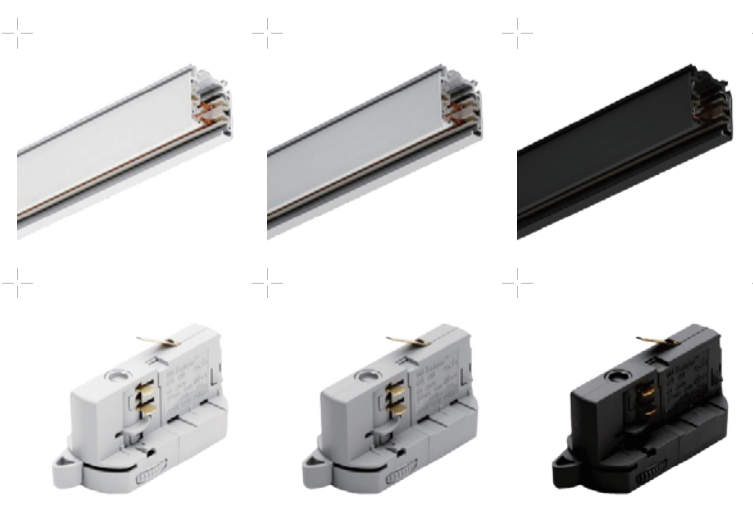

MAXLite Series

- Frameless
 - Ultra clear glass
 - Anti Fingerprint
 - Memory function
- Touch dimming wall switch
Black / White | W116 x H71 x D22mm

CASAMBI

GLOBAL

System solution apps
Download on the App Store | GET IT ON Google Play

Lighting track systems
Made in Finland

Description :	14W	8.5W	8.5W	5.5W	1.5W
Color :	White	White	White	White / Aluminum	Aluminum
Beam Angle :	Flood	Flood	25°	25° / 40°	25°
Dimension (mm) :	Ø 150 x H36	Ø 111 x H40	Ø 111 x H35	Ø 80 x H45	Ø 48.6 x H30
Note :	Open Ø 135 x H40	Open Ø 100 x H45	Open Ø 100 x H40	Open Ø 70 x H50	Open Ø 45 x H35

Description :	8W x 1 / x2 / x3	8W x 1 / x2 / x3	9W	16W	9W
Color :	Black / White	Black / White	Black / White	Black / White	Black / White
Beam Angle :	25°	Flood	24°	24°	10° / 24° / 38°
Dimension (mm) :	L 150 x W 150 x H 100	L 150 x W 150 x H 100	Ø 100 x H 100	Ø 134 x H 123	Ø 60 x W 185 x H 150
Note :	□ □ □	□ □ □			2 / 4 / 6 wires tracking system

Description :	23W / 46W / 68W	14W / 21W / 28W	1.5W	1.5W	5W
Color :	Aluminum	Aluminum	Black / White	Stainless steel	Transparent
Beam Angle :	Flood	25° / 40° / 80°	25°	Flood	120°
Dimension (mm) :	L 500 x W 32 x H 47	L 585 x W 60 x H 85	Ø 49 x H 65	Ø 100 x H 70	L x W 12 x H 6
Note :	L 1,000 x W 32 x H 47 L 1,500 x W 32 x H 47	L 885 x W 60 x H 85 L 1,185 x W 60 x H 85	Open Ø 45	Open Ø 90	Mono color Soft Strip Light Silicone Tube