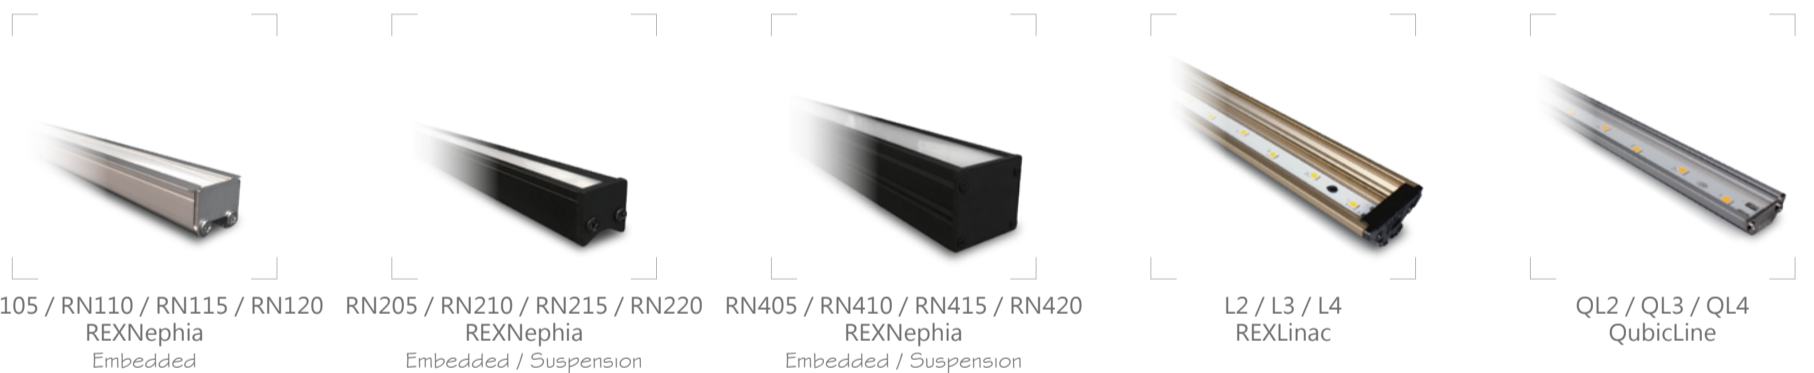

MAXLite Series

- Frameless
 - Ultra clear glass
 - Anti Fingerprint
 - Memory function
- Touch dimming wall switch
Black / White | W116 x H71 x D22mm

CASAMBI

GLOBAL

System solution apps
Download on the App Store | GET IT ON Google Play

Lighting track systems
Made in Finland

Description :	14W	8.5W	8.5W	5.5W	1.5W
Color :	White	White	White	White / Aluminum	Aluminum
Beam Angle :	Flood	Flood	25°	25° / 40°	25°
Dimension (mm) :	Ø 150 x H36	Ø 111 x H40	Ø 111 x H35	Ø 80 x H45	Ø 48.6 x H30
Note :	Open Ø 135 x H40	Open Ø 100 x H45	Open Ø 100 x H40	Open Ø 70 x H50	Open Ø 45 x H35

Description :	8W x 1 / x2 / x3	8W x 1 / x2 / x3	9W	16W	9W
Color :	Black / White	Black / White	Black / White	Black / White	Black / White
Beam Angle :	25°	Flood	24°	24°	10° / 24° / 38°
Dimension (mm) :	L 150 x W 150 x H 100	L 150 x W 150 x H 100	Ø 100 x H 100	Ø 134 x H 123	Ø 60 x W 185 x H 150
Note :	□ □ □	□ □ □			2 / 4 / 6 wires tracking system

Description :	23W / 46W / 68W	14W / 21W / 28W	1.5W	1.5W	5W
Color :	Aluminum	Aluminum	Black / White	Stainless steel	Transparent
Beam Angle :	Flood	25° / 40° / 80°	25°	Flood	120°
Dimension (mm) :	L 500 x W 32 x H 47	L 585 x W 60 x H 85	Ø 49 x H 65	Ø 100 x H 70	L x W 12 x H 6
Note :	L 1,000 x W 32 x H 47 L 1,500 x W 32 x H 47	L 885 x W 60 x H 85 L 1,185 x W 60 x H 85	Open Ø 45	Open Ø 90	Mono color Soft Strip Light Silicone Tube