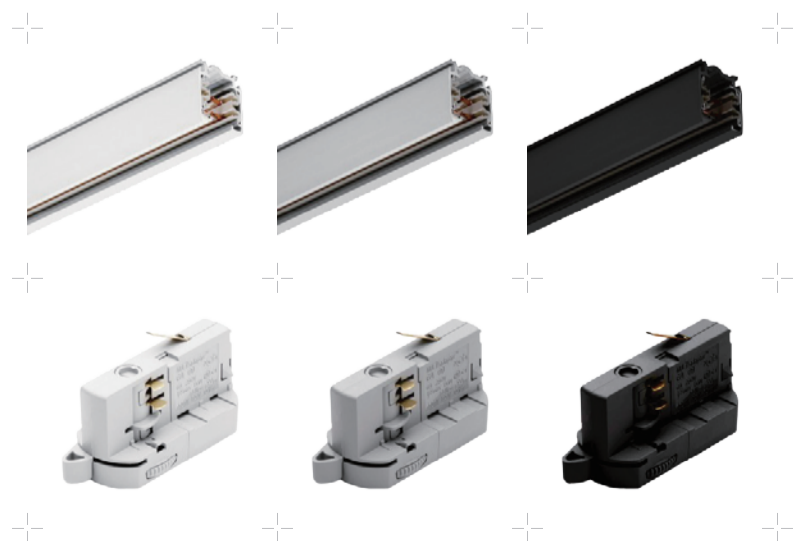

MAXLite Series

- Frameless
- Ultra clear glass
- Anti Fingerprint
- Memory function

Touch dimming wall switch
Black / White | W116 x H71 x D22mm

la murrina
MURAN C

Traditional, Design, Technology
Made in Italy

GLOBAL trac

Lighting track systems
Made in Finland

Description :	14W	8.5W	8.5W	5.5W	1.5W
Color :	White	White	White	White / Aluminum	Aluminum
Beam Angle :	Flood	Flood	25°	25° / 40°	25°
Dimension (mm) :	Ø 150 x H36	Ø 111 x H40	Ø 111 x H35	Ø 80 x H45	Ø 48.6 x H30
Note :	Open Ø 135 x H40	Open Ø 105 x H40	Open Ø 105 x H40	Open Ø 70	Open Ø 45

Description :	8W x 1 / x2 / x3	8W x 1 / x2 / x3	18W	9W	23W / 46W / 68W
Color :	Black / White	Black / White	Black / White	Black / White	Aluminum
Beam Angle :	25°	Flood	10° / 15° / 23° / 38°	15° / 24° / 38°	Flood
Dimension (mm) :	L 150 x W 150 x H 100	L 150 x W 150 x H 100	Ø 93 x H 250 x W 145	Ø 60 x W 185 x H 150	L 500 x W 32 x H 47
Note :	□ □ □	□ □ □	2 / 4 / 6 wires tracking system	2 / 4 / 6 wires tracking system	L 1,000 x W 32 x H 47 L 1,500 x W 32 x H 47

Description :	14W / 21W / 28W	1.5W	1.5W	5W / 10W (M)	1.5W
Color :	Aluminum	Black / White	Stainless steel	Transparent	Black / White
Beam Angle :	25° / 40° / 80°	25°	Flood	120°	W / N
Dimension (mm) :	L 585 x W 60 x H 85	Ø 49 x H 65	Ø 100 x H 70	L x W 12 x H 6	W 93 x H 180 x D 83
Note :	L 895 x W 60 x H 85 L 1,185 x W 60 x H 85	Open Ø 40	Open Ø 90	Mono color / RGB in one Soft Strip Light Silicone Tube	Wall Mount