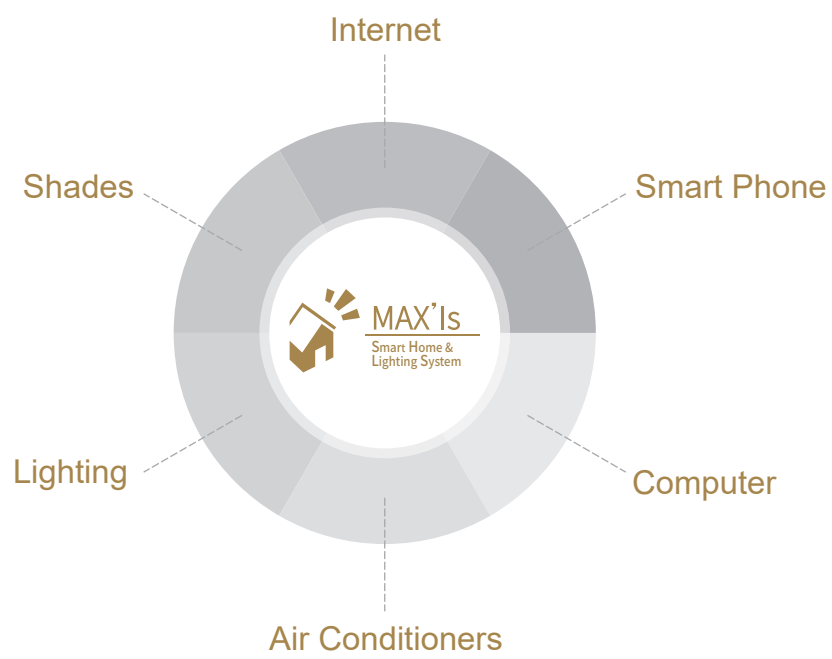

Frameless  
Ultra Clear Glass  
Anti-Fingerprint

Integration  
Devices & Controls

**MAXAir** | Air Conditioner Controller

**MAXLite** | Touch Dimming Switch

**MAXScene** | Scene Controller

## MAXAir | Air Conditioner Controller

- Controller of AC Indoor Units
- OLED Display

Black / White | W71 × H116 × D22 mm

## MAXScene | Scene Controller

- Main Switch of Connected Devices
- Scene Setting and Control

Black / White | W71 × H116 × D22 mm