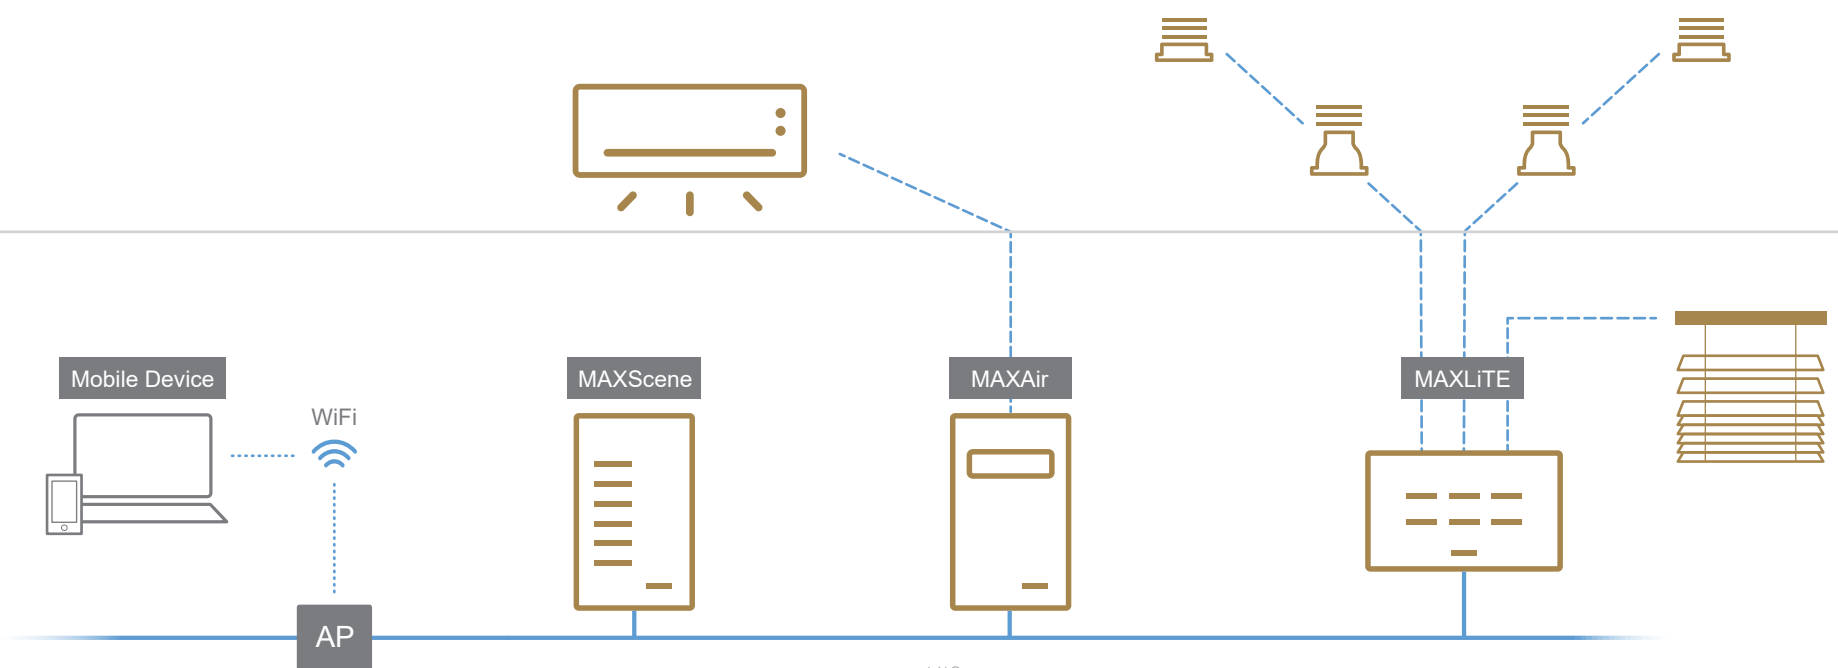

Frameless  
Ultra Clear Glass  
Anti-Fingerprint

Integration  
Devices & Controls

**MAXAir** | Air Conditioner Controller

**MAXLite** | Touch Dimming Switch

**MAXScene** | Scene Controller

## MAXAir | Air Conditioner Controller

- Controller of AC Indoor Units
- OLED Display

Black / White | W71 × H116 × D22 mm

## MAXScene | Scene Controller

- Main Switch of Connected Devices
- Scene Setting and Control

Black / White | W71 × H116 × D22 mm

## MAXLite | Touch Dimming Switch

Ver.5.0

- LED Dimmer
- Color Temp. Setting
- Brightness Memory
- Shades Controller
- Device Switches

Black / Gray / White | W116 × H71 × D22 mm